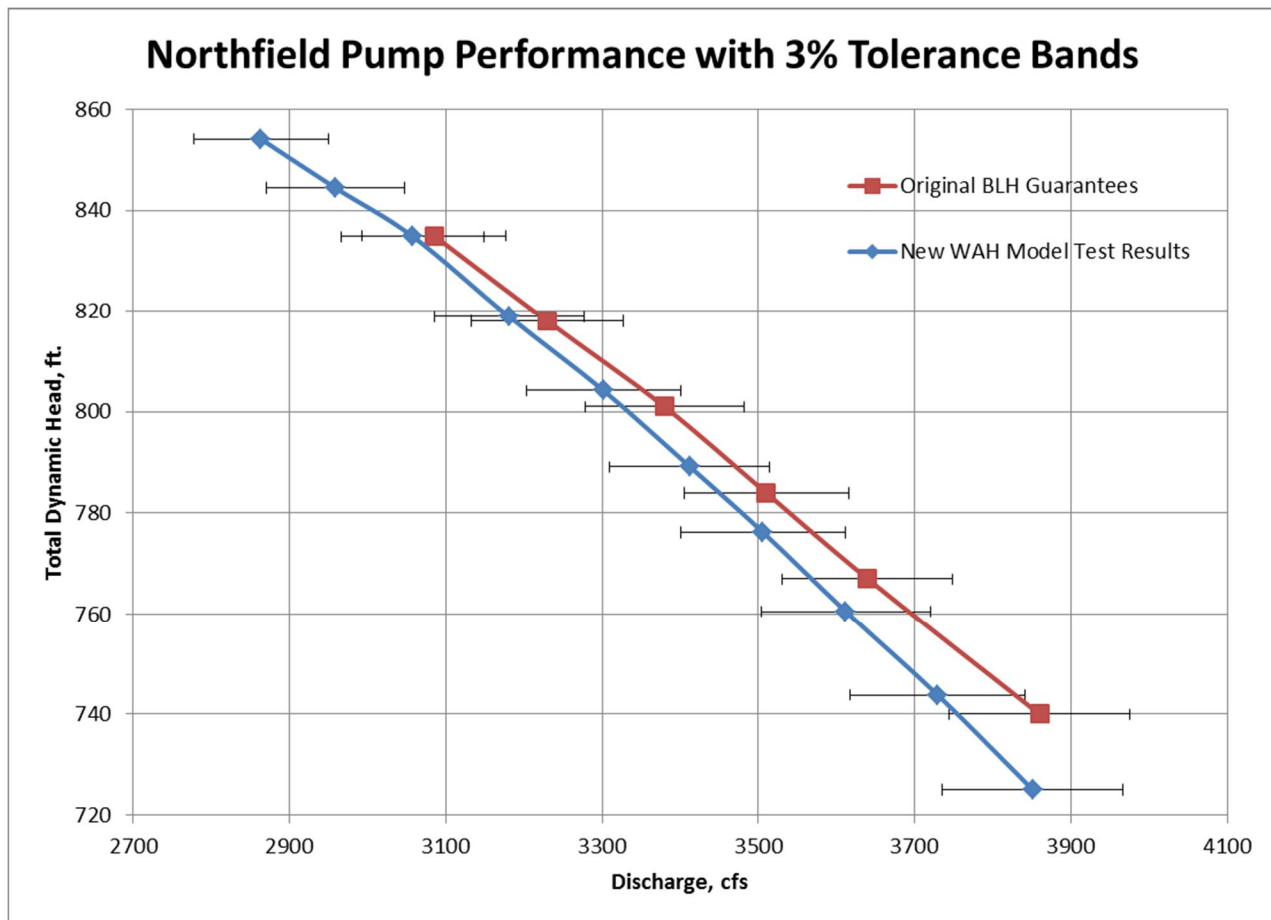

Excellent  
Engineering  
Solutions

**Northfield Pump Discharge Comparison**

WAH Document 29825-TD, Rev. -

Based on our understanding of the data available, Weir American Hydro (WAH) believes that the most appropriate comparison of the new pump performance to the original BLH performance is through the following chart.